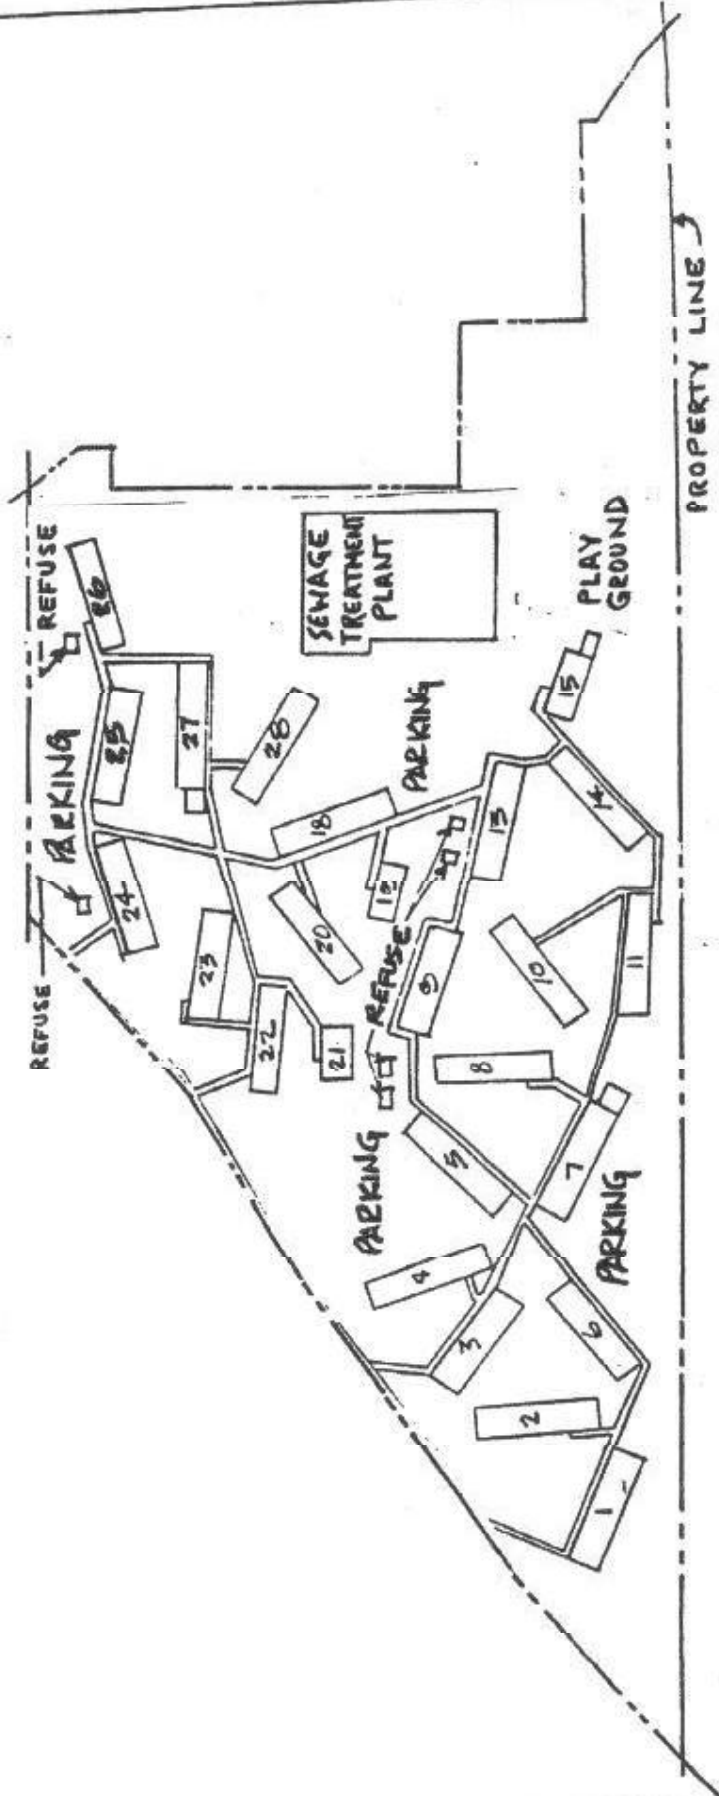

NOTES:

- 1. NO BLDG. #12, 15 OR 17.
- 2. KERRY AULETTA
928-0743 (HOME)
284-0182 (PAGE)
- 3. BETH STANFORD
473-6392 (HOME)
- 4. LENNY SHAW
431-0095 (DAY)
296-1555 (PAGE)

B	C	F	G
A	D	E	H

DOWNSTAIRS

J	K	N	O
I	L	M	P

UPSTAIRS

STONY HOLLOW
APARTMENTS
460 Old Town Road

MAP PAGE 4
GRID A-4

NOTE: ALL RESIDENTIAL BUILDINGS ARE NUMBERED.

<p>UNITED INSPECTION SERVICE, INC. Eleven Pennsylvania Plaza • New York, New York 10001 • 695-3031</p>	
<p>UNIVERSITY GARDENS LOCATION: 460 OLD TOWN ROAD PORT JEFFERSON, STA., N.Y.</p>	<p>SITE PLAN</p>
<p>SCALE: 1" = 40'-0"</p>	<p>DWN BY: MC</p>
<p>DATE: 1 MAY 86</p>	<p>DWG NO: 1A</p>